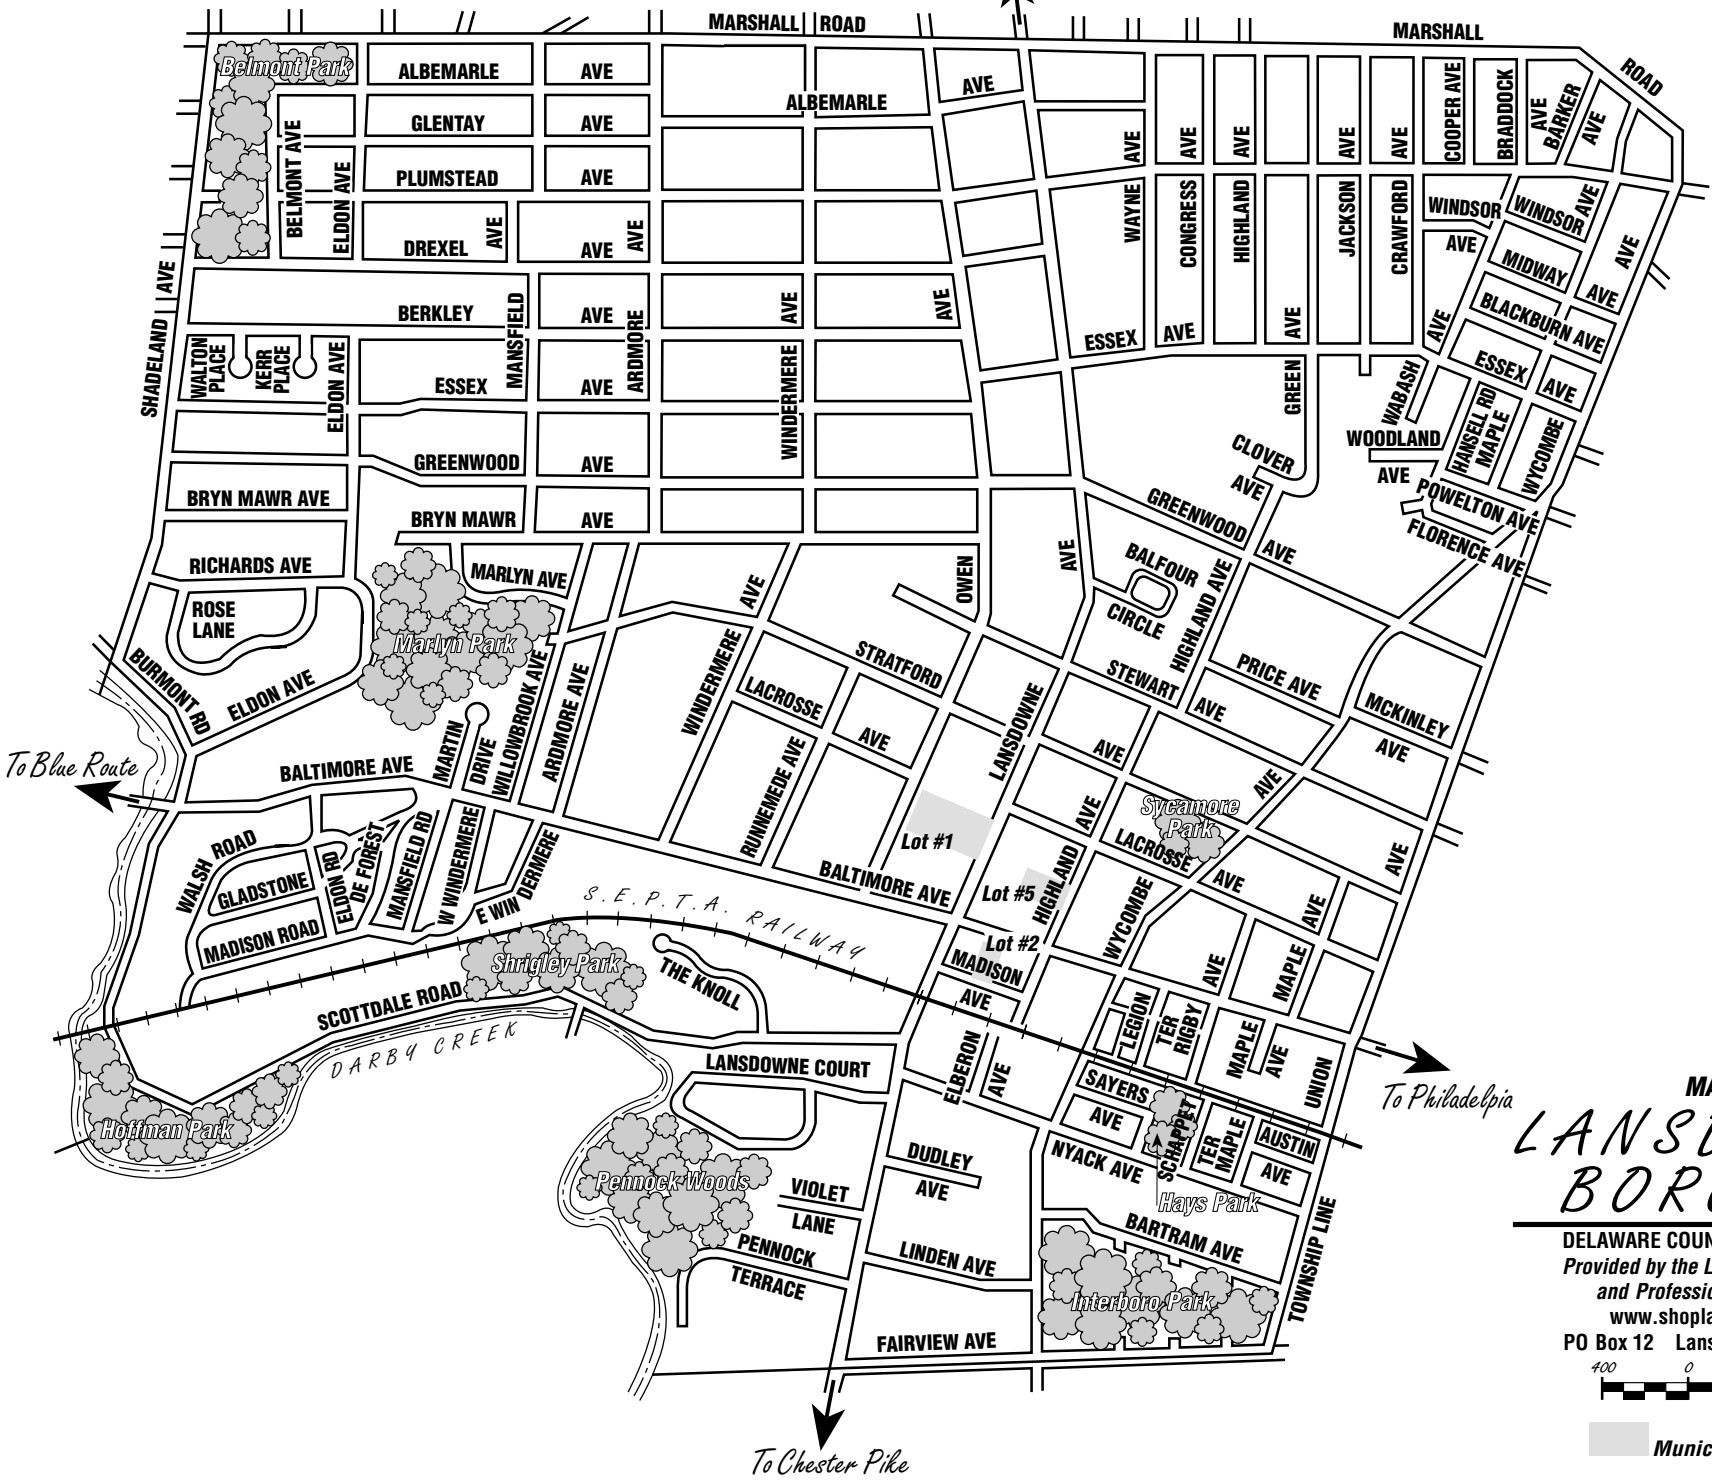

To West Chester Pike

MAP OF LANSDOWNE BOROUGH

DELAWARE COUNTY, PENNSYLVANIA
Provided by the Lansdowne Business
and Professional Association
www.shoplansdowne.com
PO Box 12 Lansdowne, PA 19050

Municipal Parking Lots