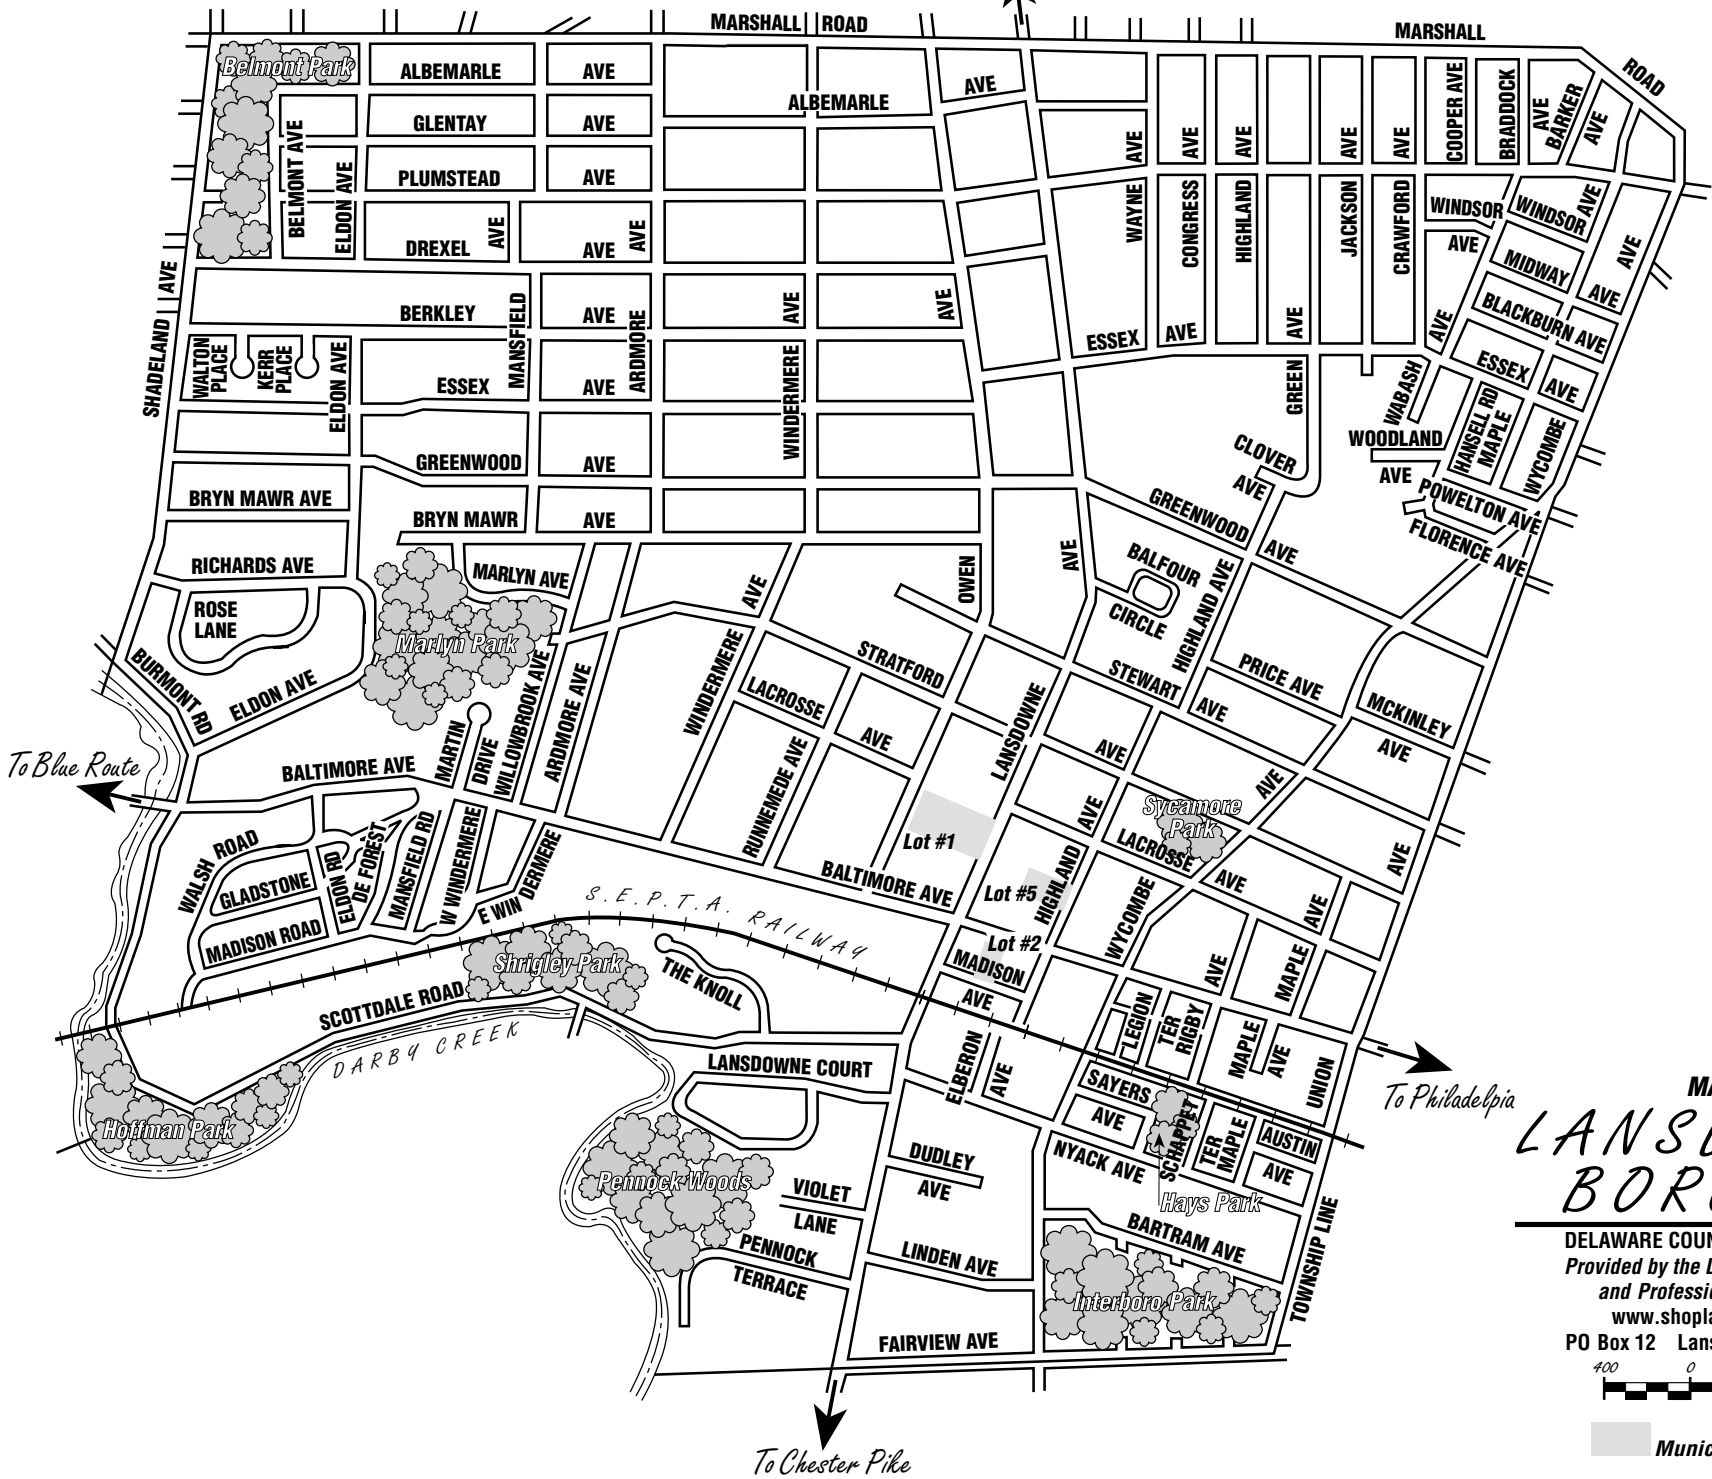

To West Chester Pike

To Blue Route

To Philadelphia

To Chester Pike

MAP OF LANSDOWNE BOROUGH

DELAWARE COUNTY, PENNSYLVANIA
Provided by the Lansdowne Business
and Professional Association
www.shoplansdowne.com
PO Box 12 Lansdowne, PA 19050

Municipal Parking Lots