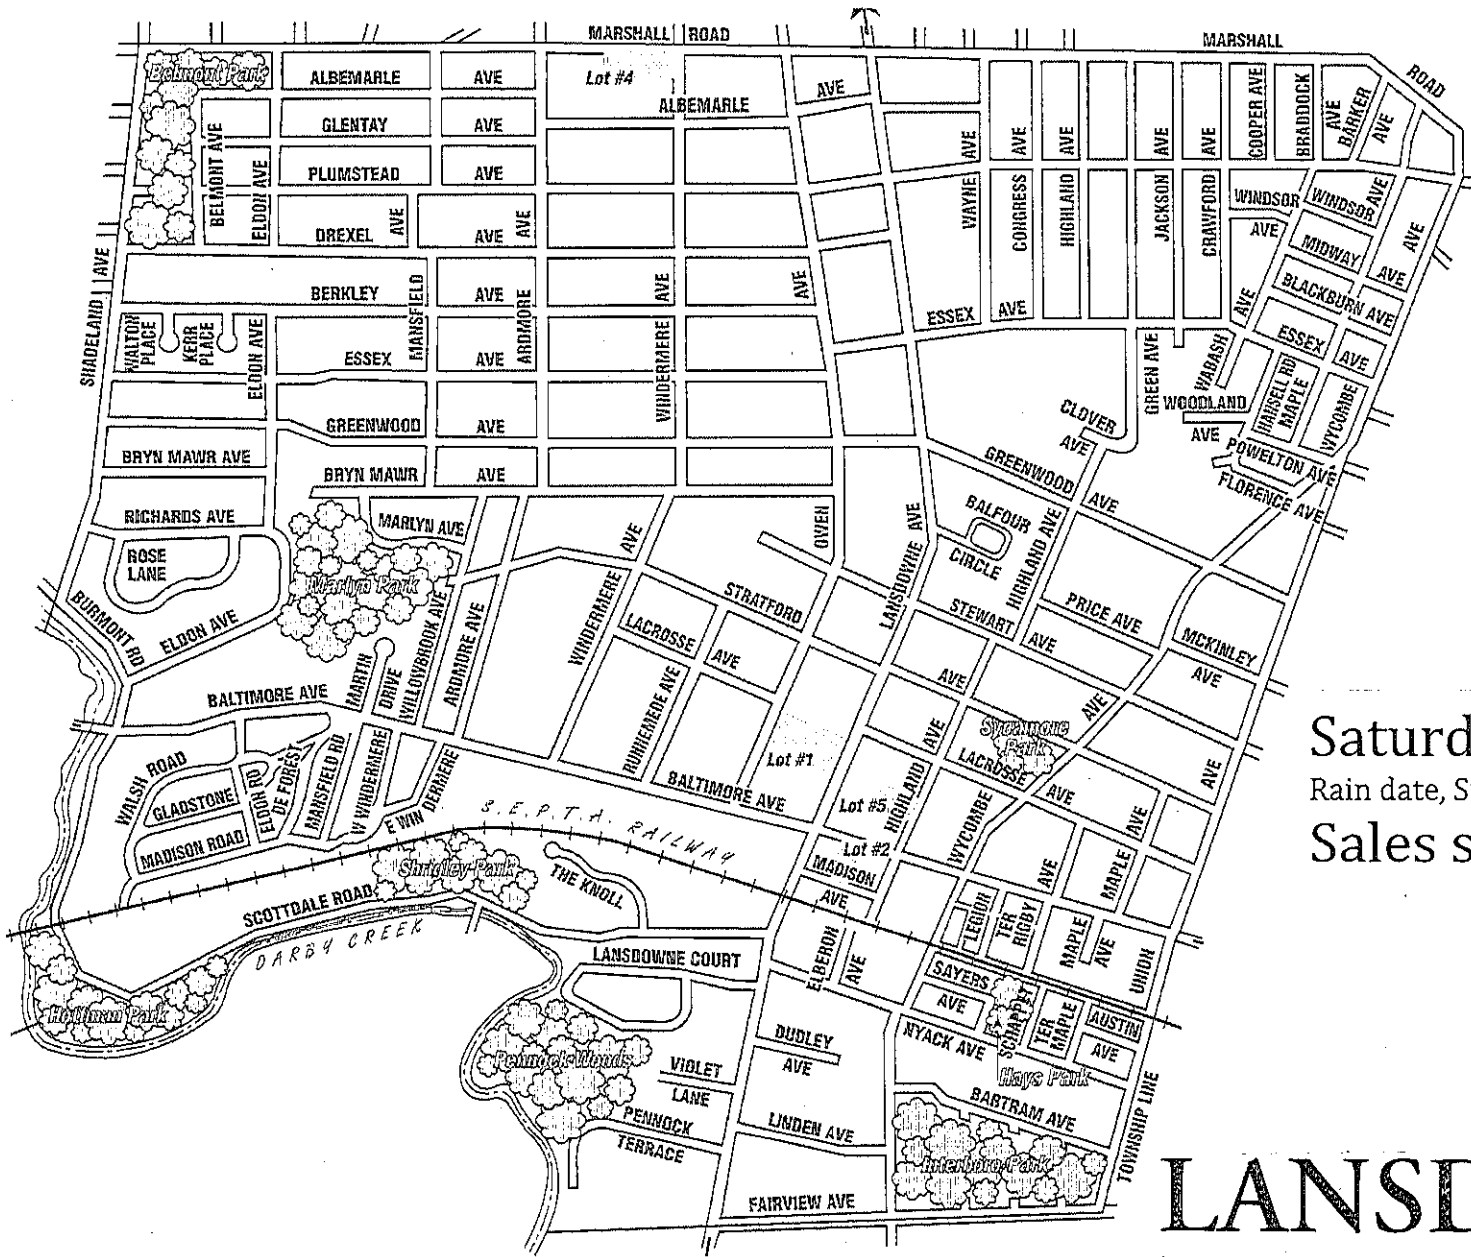

BOROUGH MAP

Saturday, May 7th

Rain date, Sunday May 8th

Sales starting around 8am

LANSDOWNE Town-Wide Yard Sale

See list of participating yard sales on reverse

e 326 Barker	w 54 Bryn Mawr	w 17 W. Greenwood
e 124 Bartram	w 239 Bryn Mawr	w 37 W. Greenwood
e 126 Bartram	w 83 Drexel	w 90 W. Greenwood
e 128 Bartram	w 119 Drexel	w 266 W. Greenwood
e 122 Bartram - Bethel AME Church	w 140 Drexel	w 50 W. Plumstead
e 30 dudley	w 165 Drexel	w 90 W. Plumstead
e 23 E. Greenwood	w 177 Drexel	w 92 W. Plumstead
e 52 E. Greenwood	w 186 Drexel	w 95 W. Plumstead
e 83 E. Greenwood	w 232 Drexel	w 102 W. Plumstead
e 85 E. Greenwood	w 100 Gladstone	w 185 W. Plumstead
e 93 E. Greenwood	w 172 Glentay	w 205 W. Plumstead
e 17 E. Lacrosse - Lansdowne Baptist Church	w 99 Lansdowne Court	w 237 W. Plumstead
e 158 E. Marshall	w 104 Lansdowne Court	w 19 w. stewart
E 10 E. Plumstead	w 127 Mansfield Road	w 26 w. stewart
e 117 E. Plumstead	w 181 Marlyn	w 125 walsh
e 97 E. Stewart	w 36 Owen	w 107 walsh road
e 290 Jackson	w 67 owen	w 18 Willowbrook
e 120 McKinley	w 167 Owen	w 27 Willowbrook
e 203 N. Maple	w 29 Runnemedede	w 28 Willowbrook
e 48 n. wycombe	w 30 Runnemedede	w 33 Willowbrook
e 296 n. wycombe	w 36 Runnemedede	w 256 Windermere
e 51 price	w 100 s. lansdowne	w 273 Windermere
e 73 Sayers	w 25 Violet	w 170 marlyn road
e 329 Wayne	w 206 W. Albemarle	w 121 W. Plumstead
w 38 Ardmore	w 77 W. Baltimore	
w 79 ardmore	w 88 w. essex	
w 27 Ardmore Avenue	w 185 w. essex	
w 41 Berkley		

e = East of Lansdowne Avenue

w = West of Lansdowne Avenue