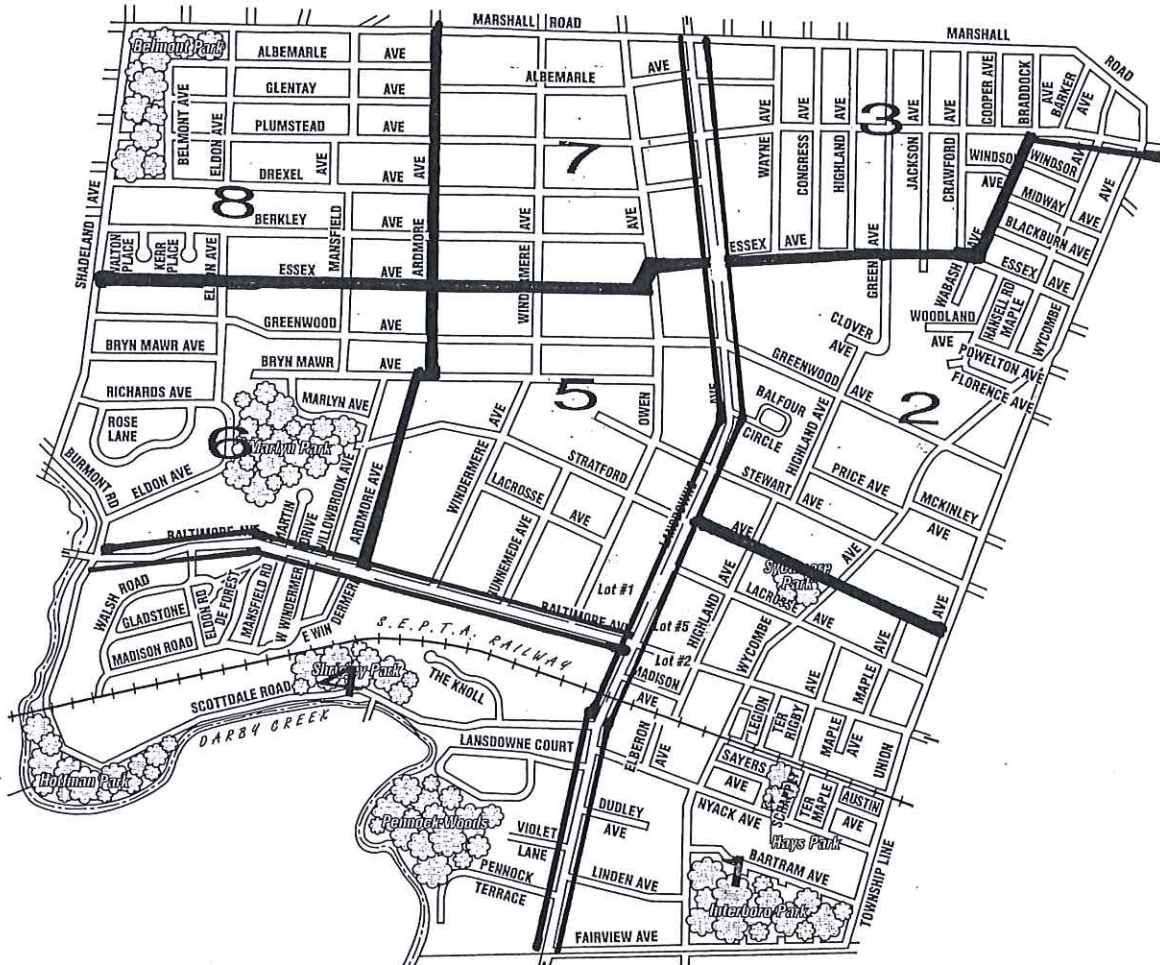

Please consult the Borough's website, under the Trash and Recycling Services tab for more information.

ROUTE 1: 10/15, 10/29, 11/12, 11/26

Area includes both sides of E. Stratford and the East side of Lansdowne Avenue.

Area includes East side of Lansdowne Ave., Both sides of Essex

ROUTE 4: 10/19, 11/2, 11/16, 11/30

Area includes West side of Lansdowne Ave., and even numbers (south side) of Baltimore Ave.

ROUTE 5: 10/22 11/5, 11/19, 12/3

Area includes West side of Lansdowne Ave., both sides of W. Essex, both sides of Ardmore and odd numbers (north side) of Baltimore Ave.

ROUTE 6: 10/23, 11/7, 11/20, 12/4

Area includes both sides of Essex and odd numbers (North side) of Baltimore.

ROUTE 7: 10/25, 11/8, 11/21, 12/6

Area includes West side of Lansdowne Ave., and both sides of Ardmore Avenue

ROUTE 8: 10/26, 11/9, 11/23, 12/7

Area excludes Essex and Ardmore Avenues